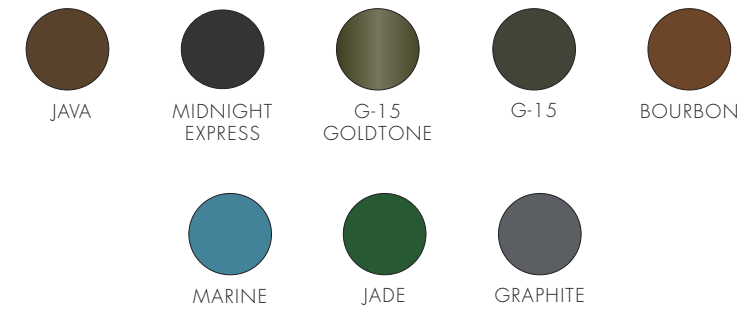

POLARIZED GLASS

PHOTOCHROMIC

Oliver Peoples Photochromic lenses automatically lighten or darken depending on exposure to UV sunlight. These Photochromic lenses provide you with a sunglass that is both versatile and functional.

PHOTOCHROMIC GLASS

LENS ATTRIBUTES

- Polarization eliminates 99.9% of glare that is reflected off windshields, pavement, water, snow, and other surfaces.
- Photochromic UV sensitive lenses self adjust darker or lighter for the sharpest vision possible in changing light conditions
  - Lenses block harmful UVA and UVB rays up to 400 nanometers.
  - Hydrophobic and oleophobic coatings repel dust, water, oil, and fingerprints.
- Anti-reflective coating eliminates bounce-back glare from the inside surface of the lens into the eye.
- Each lens includes a breath logo of the iconic Oliver Peoples symbols to assure authenticity.