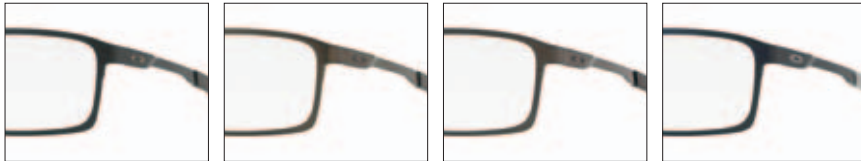

Unobtainium
Earsocks
UNOBTANIUM® EARSOCKS

EYE	BRIDGE	B	ED
53	18	32.4	53.5

OX3232 BASE PLANE

Taking cues from Steel Line and Steel Plate, Base Plane features a slender profile with sculptural temple. Sure-grip Unobtainium® stem sleeves make the fit even more secure. Along with integrated spring hinges, Base Plane features a Three-Point Fit for precise optical alignment, plus air-filled nose pads for improved comfort.