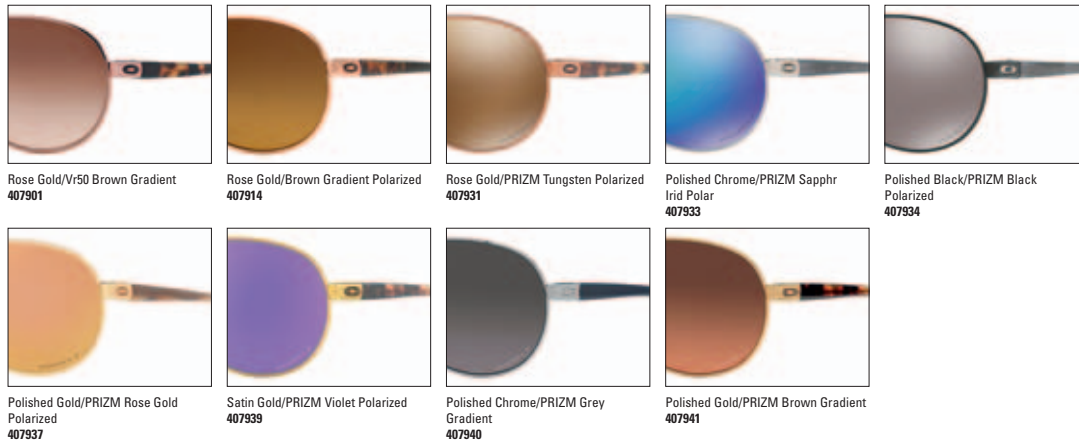

Grey Ink/PRIZM Jade Polarized
930115

EYE	BRIDGE	B	ED
62	14	43.7	65.0

Unobtainium
Nosepads
UNOBTAINIUM® NOSEPADS

004079 FEEDBACK

For the first time, we blended the beauty of a C5-wire front with the warm tones of an acetate stem – making it the first wire frame sunglass that is truly designed for the active woman.