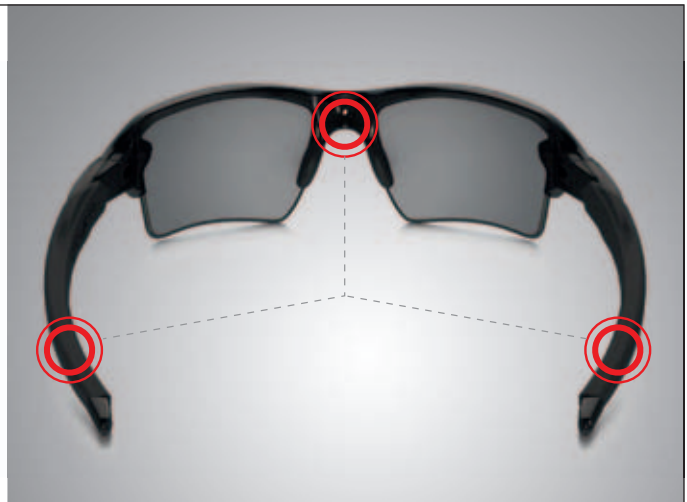

FRAME TECHNOLOGY

ADVANCER™ TECHNOLOGY

Oakley® Advancer technology is designed to instantly open airflow to help combat fogging and overheating. With a simple pull of a toggle, wearers are able to harness cooling airflow so they can focus on their performance and not the conditions around them. The Advancer is available in sport performance frames, such as Flight Jacket and Radar® EV Advancer, and a more streamlined lifestyle version is available in active frames such as Oakley Anorak and Rev Up.

THREE-POINT FIT

Oakley's Three-Point Fit ensures that each frame makes contact only at the bridge of the nose and behind the temples. This retains optics in perfect alignment, maintains a secure fit and eliminates the discomfort of ordinary frames that hook the ears with unbalanced pressure points.