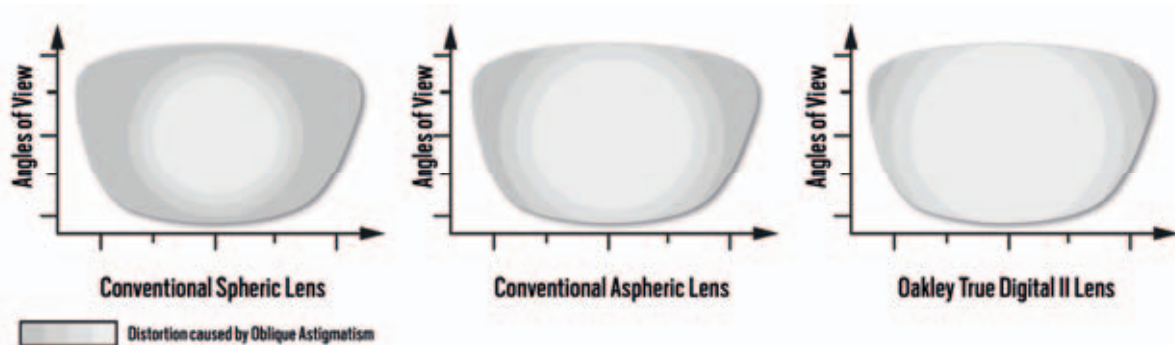

Other lenses are made up of multiple layers, attached with glue. Glue bonded layers diminish clarity and cause distortion.

One layer and no glue means the greatest possible clarity and least distortion. Look through less to see more.

OAKLEY: FUSED AT THE MOLECULAR LEVEL

VS.

COMPETITORS: GLUED LAYERS = DISTORTION

PHOTOCHROMIC

- Our photochromic lenses help you adapt to changing light conditions so you can always perform at your best.
- Your lenses won't be too dark when the sun pulls a disappearing act or too light when it knifes through the clouds.

LIGHT CONDITIONS

LENS ADAPTATIONS

OPTICAL LENS TECHNOLOGY

OAKLEY AUTHENTIC PRESCRIPTION LENSES

The Oakley Authentic Prescription Lens Program, including sun and optical styles, features Oakley's unparalleled optical innovations merged with leading technologies and features designed to meet, and exceed, the uncompromising demands of sport and everyday life. Only Oakley Authentic lenses are signed with the ellipse logo, an icon of uncompromising quality for proof of Oakley authenticity.

- Wider power ranges with no frost in the lens periphery
- Minimizes oblique astigmatism for a wider field of view
- Faster adaptation & patient comfort

HIGH-WRAP SPORT FRAMES IN HIGH PRESCRIPTIONS

– This technology uses what we know about frame tilt, wrap, and vertex distance to optimize your doctor's prescription for your frame on your face.