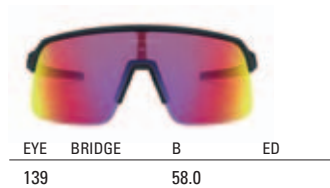

009463 SUTRO LITE

The Sutro family expands with a semi-rimless version of the popular style for greater field of view. Inspired by the daily life of urban cyclists, the high-wrap shield creates a bold, versatile look, protects from the elements and enhances vision with Prizm™ Lens Technology, while inspiring athletes to move confidently and seamlessly through their day.