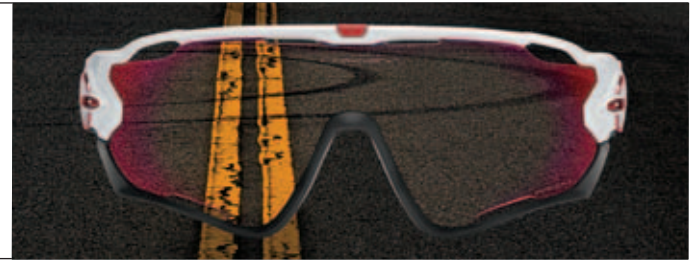

PRIZM™ ROAD BLACK

Engineered to help you see subtle changes in road texture and quickly spot hazards like rocks and potholes so you can perform with confidence on bright, sunny days.