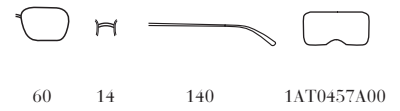

SMU55X / MIU MIU SCENIQUE / NEW

1BC-05N
Frame - Silver
Lenses - Cielo Sfumata
Acqua