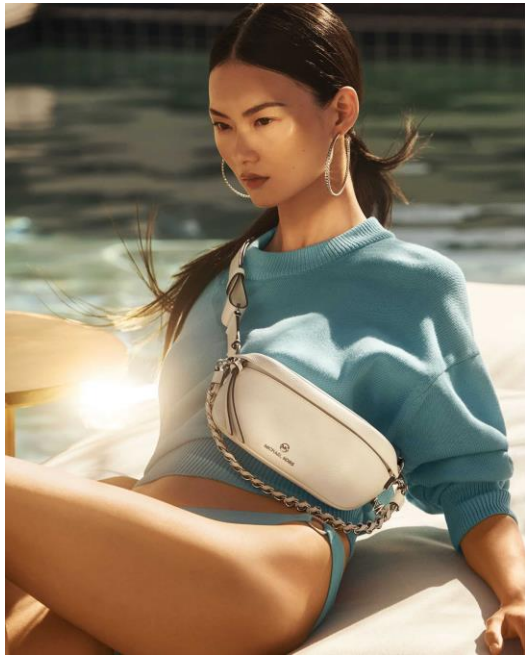

FUTURE CHIC

INSPIRATION

This group is defined by rimless frames and a subtle MK logo on the temples. An understated chain detail surrounds the logo, adding to the futuristic glamour.

OMK1148 *Non-RX