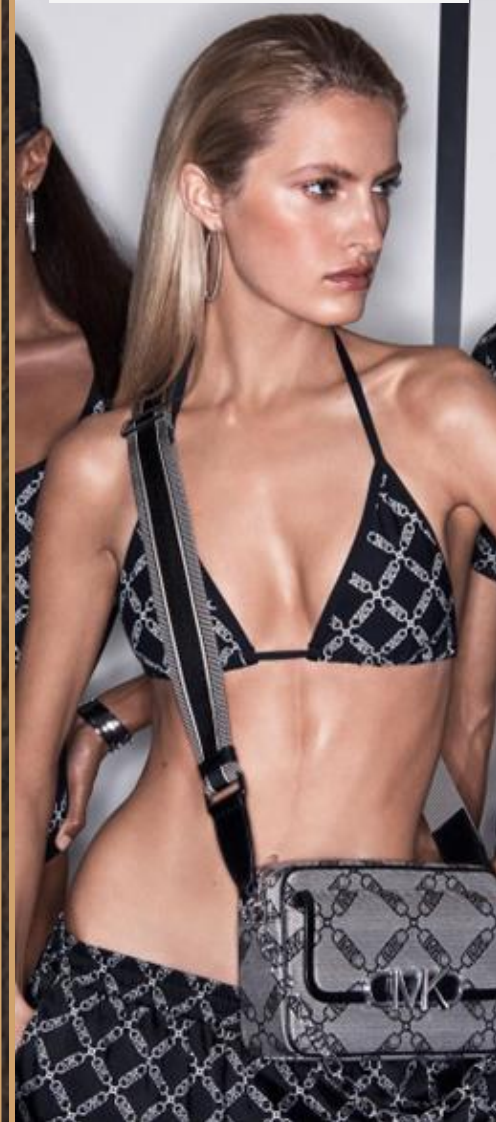

A woman with dark hair, wearing a long, red, sequined, halter-neck gown, stands on a wooden boat deck at night. Her arms are raised behind her head. The background features a city skyline with illuminated buildings and a body of water reflecting the lights. The overall mood is glamorous and sophisticated.

ANGLED EDITION

FUTURE CHIC

CUT-OUT LOGO

SIGNATURE LOOK

JEWELLED TOUCH

CHAIN REACTION

ANGLED EDITION

INSPIRATION

These angular frames feature beveled fronts and temples that add depth and dimension to the geometric silhouettes. Minimal details and a small, classic logo combine for the ultimate “it girl” aesthetics.