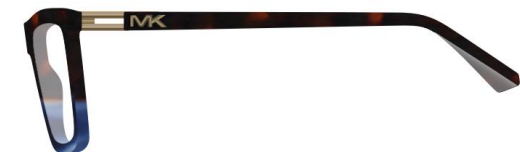

* From a design perspective, not pricing

PRODUCT

- Distinctive shapes and designs
- Identifiable brand language
- Articulated & angular dimensions
- Bold & trendy designs
- Dual gender looks

- Leverage White space
- SUN: \$125-\$183
- OPT: \$150 - \$166