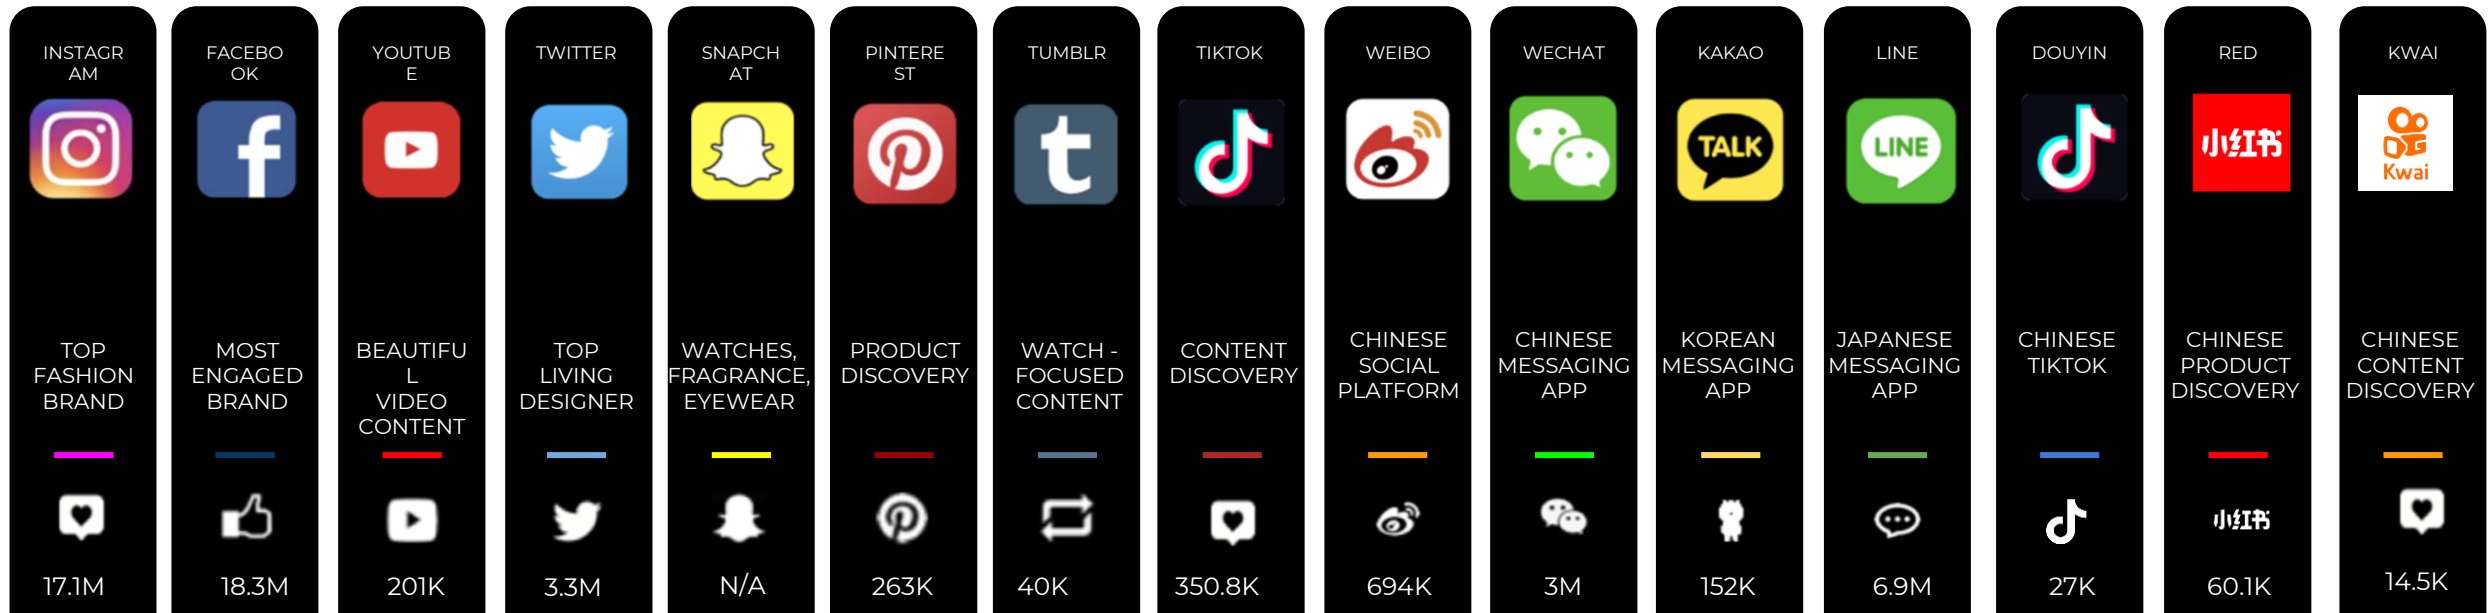

MICHAEL MICHAEL KORS

INTRODUCED IN 2004

ACCESSIBLE LUXURY FOR THE WOMAN WHO WANTS
FASHION THAT KEEPS UP WITH HER 24/7 STYLE

ACCESSORIES AND SPORTSWEAR THAT EPITOMIZE
CHIC, SOPHISTICATED STYLE

DESIGNED FOR BOTH A YOUNGER CUSTOMER AND THE
COLLECTION CUSTOMER LOOKING TO ROUND OUT HER
WARDROBE

OVER 100 COUNTRIES

A GLOBAL AUDIENCE OF 49.5 MILLION ENGAGED FANS

SHOW

A global runway brand and New York Fashion Week mainstay, Michael Kors has cemented itself as a must-see show each NYFW season. Twice-yearly events and digital activations aligned with the NYFW calendar in Spring and Fall create a major brand halo for the Michael Kors Collection line and Michael Kors brand.