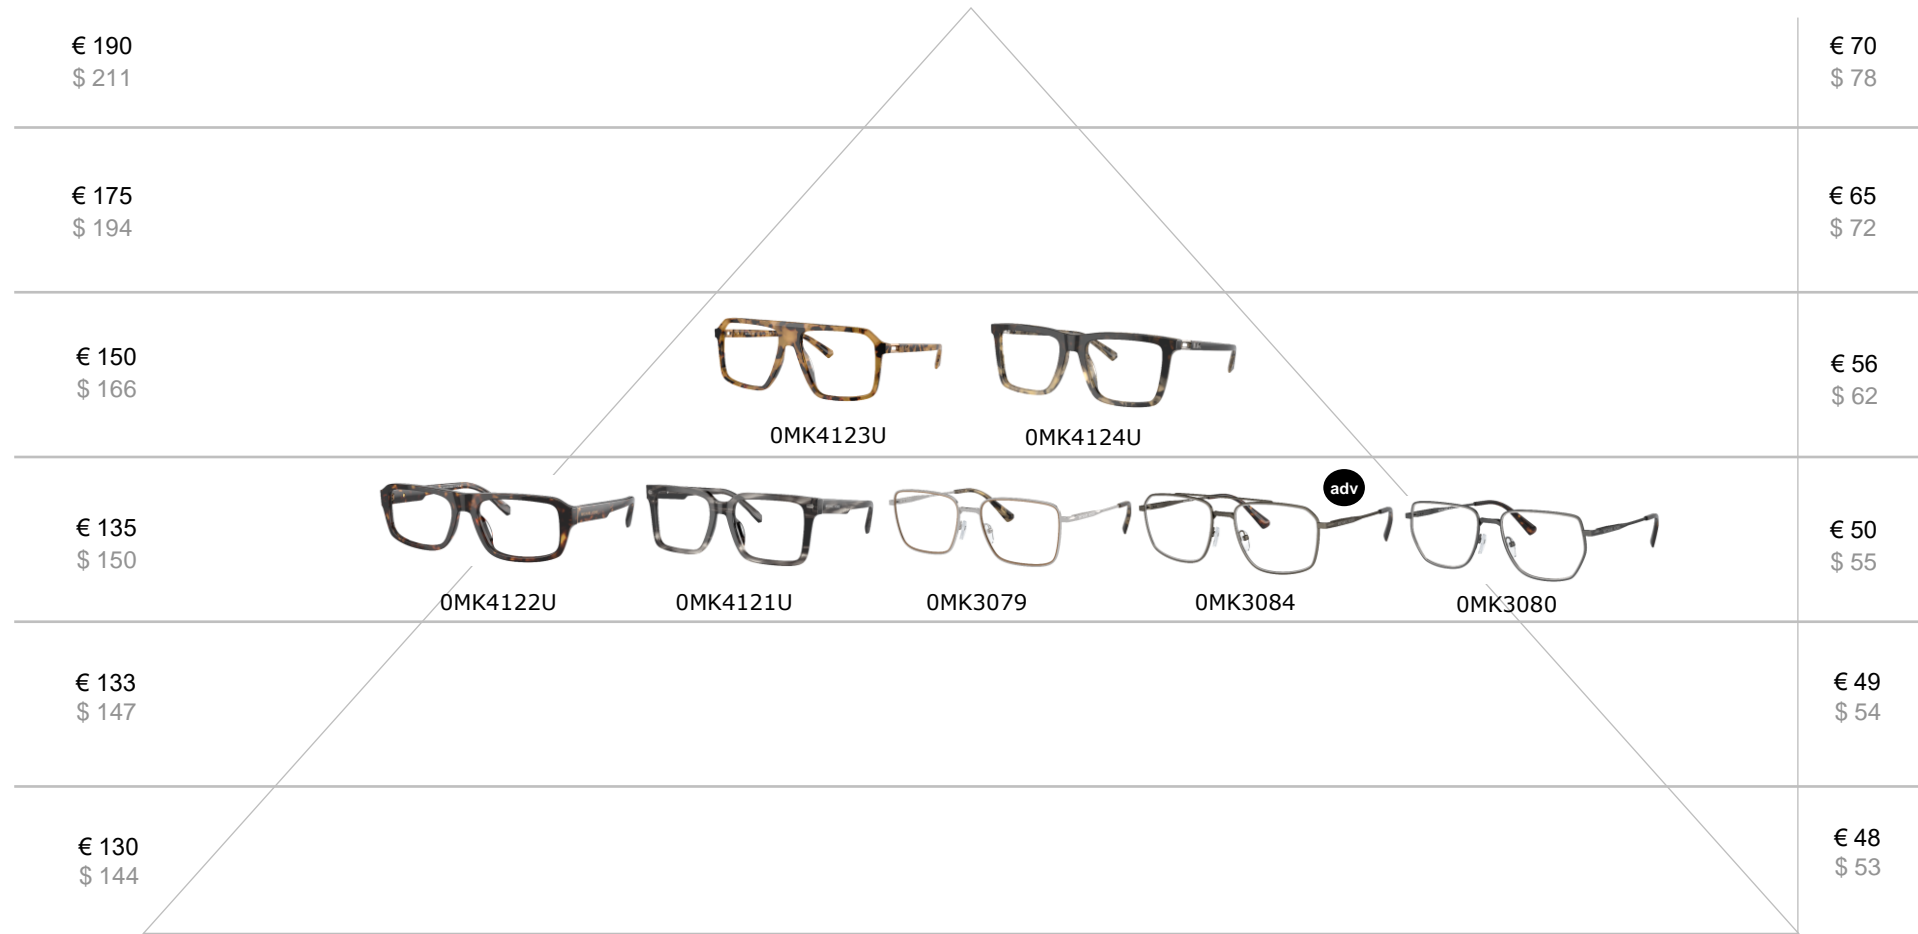

OMK1156

SAVVY TRAVELER

OMK1156

* FSD WEEK 16

COL. 10026G

*Front/Temple: Shiny Gunmetal
Lens: Silver Mirror*

COL. 18993H

*Front/Temple: Shiny Gold
Lens: Olive Green*

N1 2024 Men's Sun Pricing Pyramid

N1 2024 Men's Optical Pricing Pyramid

SPRING 24 MEN

Jesse Williams

OPT

TORDRILLO

- **SKU:** 0MK3084 1899
- **UPC:** 00725125510554
- **COLOR:** SHINY GOLD
- **RELEASE:** N1 2024
- **FSD W10**