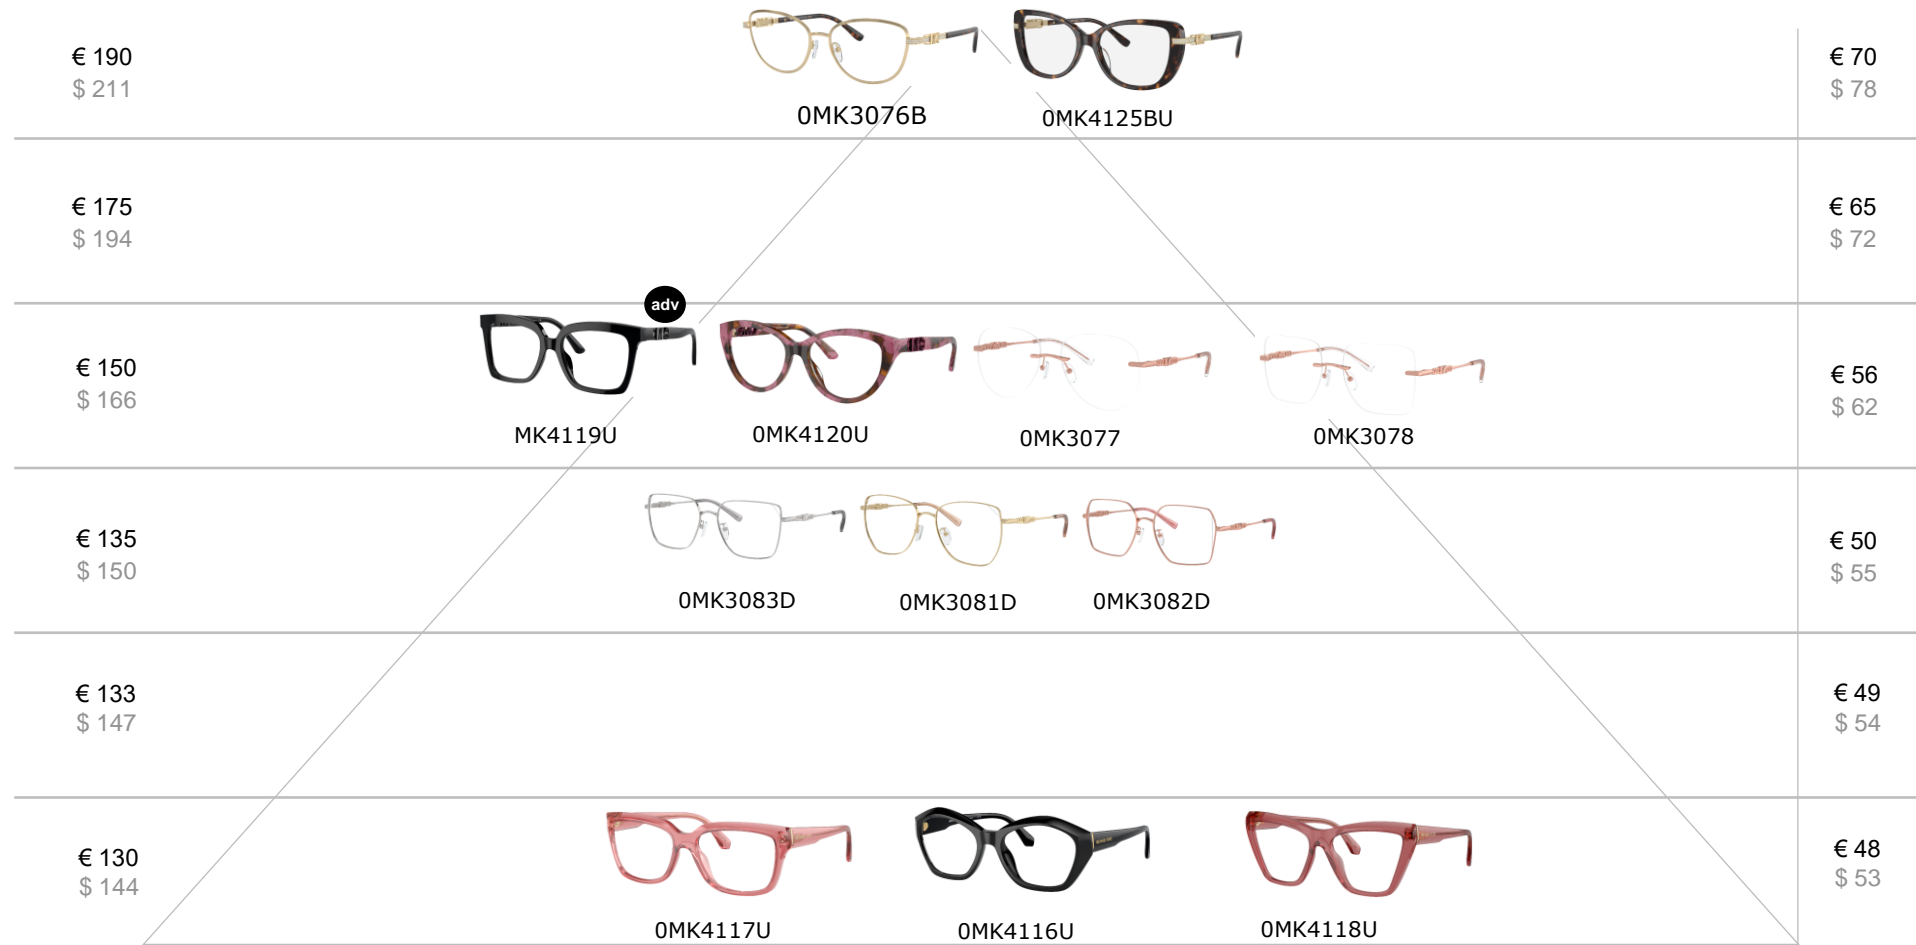

N1 2024 Women's Optical Pricing Pyramid